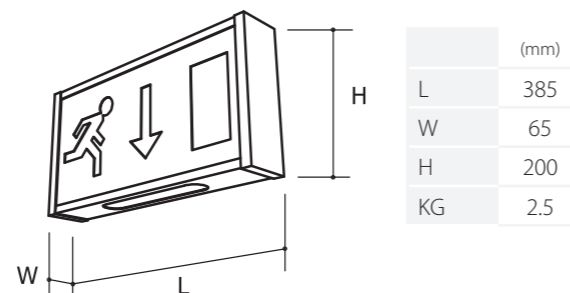

VEGA

830 White

PRODUCT DESCRIPTION

The VEGA LED is a single sided exit sign luminaire utilising high quality LEDs to provide energy savings and extended life expectancy.

The flame retardant polycarbonate legend panel is enclosed by a fabricated steel body finished in white powdercoat as standard. Central BESA entry and keyhole slots to simplify installation.

Suitable for corridors, exits and escape routes in industrial, retail and commercial applications.

FEATURES

-  Ingress Protection
IP20
-  Colour Temperature
4000k
-  Legend Viewing Distance
36m

DIMENSIONS

PRODUCT DATA

VEGA - MAINTAINED				
Product code	Colour Temp	Application	Circuit Watts (w)	Delivered Lumens
830.125	4000	Surface	3	125

PRODUCT OPTIONS

LEGENDS

	Down Single Sided	83X.125.LG1		Right Single Sided	83X.125.LG2
	Left Single Sided	83X.125.LG3		Final Exit Single Sided	83X.125.LG4