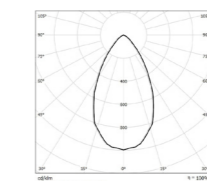

PHOTOMETRIC PERFORMANCE

- SOLA
- Output - 640
- Watts - 8
- LOR - 100%
- SHR MAX = 1:1