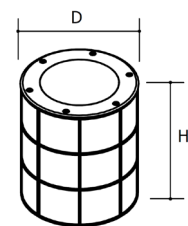

SAVO

PRODUCT DESCRIPTION

The SAVO LED exterior ground light, a stylish buried LED uplighter. Ideal for pathways, gardens, entrances, car parks and pedestrian areas. Available with two beam widths with an output of up to 1700 lumens and an efficacy of up to 91 LI/cW.

Sealed to IP67 and impact resistant to IK10. Corrosion resistant housing, complete with stainless steel trim and tempered clear flat glass.

FEATURES

DIMENSIONS

	(mm)
D	200
H	235
KG	4.5

PRODUCT DATA

SAVO				
Product code	Beam Angle	Circuit Watts (w)	Delivered Lumens	Efficacy LI/cW
7010.11.1000	45 Deg FWHM	11	1000	91
7010.15.1300	45 Deg FWHM	15	1300	87
7010.23.1700	45 Deg FWHM	23	1700	74
7011.11.1000	60 Deg FWHM	11	1000	91
7011.15.1300	60 Deg FWHM	15	1300	87
7011.23.1700	60 Deg FWHM	23	1700	74