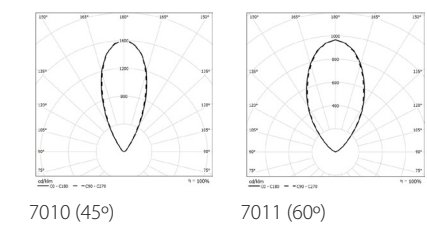

Sealed to IP67 and impact resistant to IK10. Corrosion resistant housing, complete with stainless steel trim and tempered clear flat glass.

FEATURES

DIMENSIONS

	(mm)
D	200
H	235
KG	4.5

PRODUCT DATA

SAVO				
Product code	Beam Angle	Circuit Watts (w)	Delivered Lumens	Efficacy LI/cW
7010.11.1000	45 Deg FWHM	11	1000	91
7010.15.1300	45 Deg FWHM	15	1300	87
7010.23.1700	45 Deg FWHM	23	1700	74
7011.11.1000	60 Deg FWHM	11	1000	91
7011.15.1300	60 Deg FWHM	15	1300	87
7011.23.1700	60 Deg FWHM	23	1700	74

LED PERFORMANCE

25° Ambient Temperature	L70/B50
SAVO	50,000

PHOTOMETRIC PERFORMANCE

- SAVO
- Output - 1700
- 23w
- LOR - 100%

*L' Value = % of initial Lumens maintained after specified time
 *B' Value = % of fittings failing to meet operational expectations after specified time