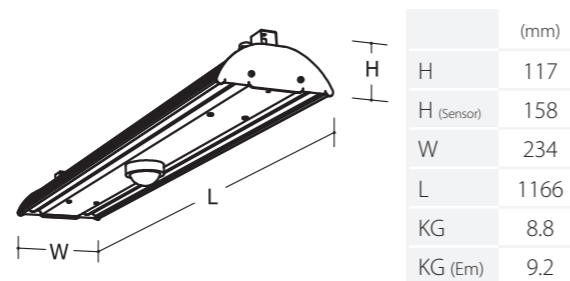

LIBERTY 4

PRODUCT DESCRIPTION

The LIBERTY 4 has been designed to utilise the very latest in high efficiency Samsung LED chip technology and has an impressive output of up to 170 LI/cW and 28000 delivered lumens overall. Construction is from extruded aluminium forming a shallow robust housing, output is controlled and directed with optics designed to maximise lumen efficiencies and put light where it's needed. DALI control gear is also available as an option.

The LIBERTY 4 features a 1m flex to ensure ease of installation and is ideal for open warehouses with high and low racking aisles (recommended for good horizontal luminance) sports halls and general commercial areas.

FEATURES

- Ingress Protection
- Colour Temperature
- 1 metre LSF
- Impact Protection

DIMENSIONS

PRODUCT DATA

LIBERTY 4						
Product code	Distribution	Circuit Watts (w)	Delivered Lumens	Colour Temp	Efficacy LI/cW	Em Lumens
520.92.12300	Narrow	92	12300	4000	133	530
520.136.16600	Narrow	136	16600	4000	121	530
520.152.17900	Narrow	152	17900	4000	118	530
520.199.21300	Narrow	199	21300	4000	107	530
521.92.11200	General	92	11200	4000	121	480
521.136.15100	General	136	15100	4000	111	480
521.152.16300	General	152	16300	4000	107	480
521.199.19400	General	199	19400	4000	98	480
522.92.12300	Wide	92	12300	4000	133	530
522.136.16600	Wide	136	16600	4000	121	530
522.152.17900	Wide	152	17900	4000	118	530
522.199.21300	Wide	199	21300	4000	107	530