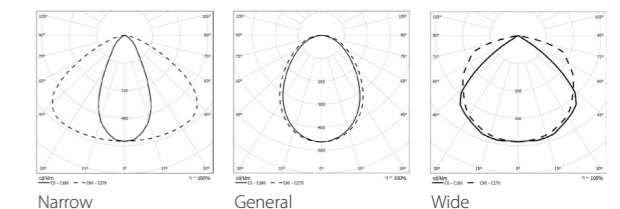

FEATURES

- Ingress Protection
- Colour Temperature
- 1 metre LSF
- Impact Protection

DIMENSIONS

PRODUCT DATA

LIBERTY 4						
Product code	Distribution	Circuit Watts (w)	Delivered Lumens	Colour Temp	Efficacy LI/cW	Em Lumens
520.92.12300	Narrow	92	12300	4000	133	530
520.136.16600	Narrow	136	16600	4000	121	530
520.152.17900	Narrow	152	17900	4000	118	530
520.199.21300	Narrow	199	21300	4000	107	530
521.92.11200	General	92	11200	4000	121	480
521.136.15100	General	136	15100	4000	111	480
521.152.16300	General	152	16300	4000	107	480
521.199.19400	General	199	19400	4000	98	480
522.92.12300	Wide	92	12300	4000	133	530
522.136.16600	Wide	136	16600	4000	121	530
522.152.17900	Wide	152	17900	4000	118	530
522.199.21300	Wide	199	21300	4000	107	530

LIBERTY 4 PLUS						
Product code	Distribution	Circuit Watts (w)	Delivered Lumens	Colour Temp	Efficacy LI/cW	Em Lumens
520.98.16800	Narrow	98	16800	4000	170	635
520.125.20800	Narrow	125	20800	4000	167	635
520.152.24500	Narrow	152	24500	4000	161	635
520.180.28000	Narrow	180	28000	4000	155	635
521.98.15300	General	98	15300	4000	155	580
521.125.19000	General	125	19000	4000	152	580
521.152.22300	General	152	22300	4000	146	580
521.180.25500	General	180	25500	4000	141	580
522.98.16800	Wide	98	16800	4000	170	635
522.125.20800	Wide	125	20800	4000	167	635
522.152.24500	Wide	152	24500	4000	161	635
522.180.28000	Wide	180	28000	4000	155	635

PHOTOMETRIC PERFORMANCE

- LIBERTY 4 PLUS
- Output - 28000
- 180W
- LOR - 100%
- SHR MAX = 1:1 (520)
- SHR MAX = 1.8:1 (522)