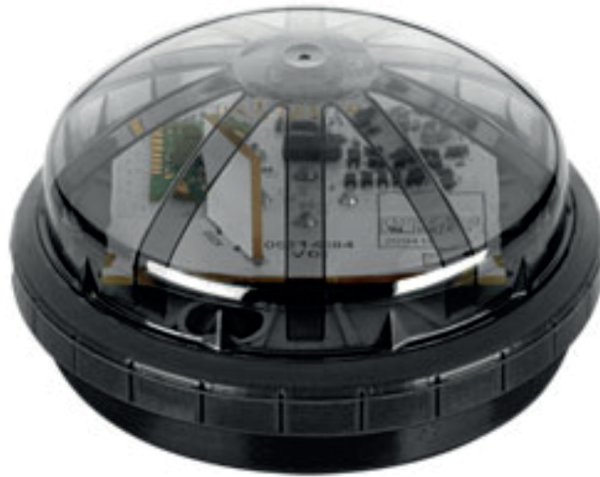

V322

PRODUCT DESCRIPTION

V322 WIRELESS OUTDOOR NODE – a wireless node extending your lighting control to outdoor areas. The basicDIM wireless outdoor node, adhering to Zhaga Book 18 standards, seamlessly integrates outdoor spaces into existing basicDIM wireless indoor networks, providing effortless and wireless control of outdoor lighting. Establishing a wireless communication network with up to 250 nodes, automatically and without an external gateway, existing lighting management systems, can be extended quickly and easily without additional wiring work.

Equipped with Bluetooth (2.4 GHz) and Casambi Technology, it enables mobile device control, is powered by a DALI-compatible driver, and supports DALI-2 drivers, light sensors, and presence/motion detectors – such as the V321 OUTDOOR PIR Sensor.

The node boasts IP66 and IK09 ratings for outdoor durability, a lifespan of up to 100,000 hours, and is ideally suited for campuses, courtyards, access roads, parking spaces, and warehouses.

DIMENSIONS