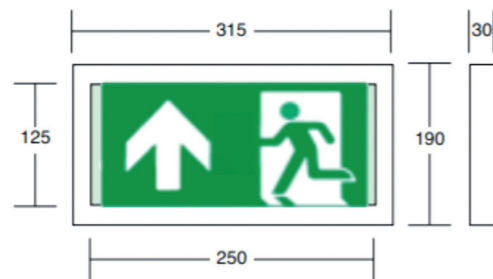

Regal

PRODUCT DESCRIPTION

The REGAL is a sophisticated emergency exit sign that seamlessly blends style and functionality. Its minimalist design, featuring a slim profile and welded steel housing, creates a contemporary aesthetic that complements any interior space. The sign's bright, evenly illuminated safety panel ensures maximum visibility, providing clear guidance in emergency situations.

Designed to be significantly smaller than traditional fluorescent exit signs, REGAL offers greater installation flexibility without compromising performance. It delivers a generous 25-meter viewing distance, guaranteeing effective illumination in critical areas. The luminaire's user-friendly installation process involves a simple back plate mounting system with keyhole slots or 20mm BESA entry, followed by the effortless attachment of the front cover using a single fixture.

FEATURES

-  Ingress Protection **IP20**
-  Colour Temperature **4000k**
-  Legend Viewing Distance **25m**

DIMENSIONS

	mm
L	315
W	30
H	190
KG	1.7

PRODUCT DATA

REGAL				
Product code	Application	Colour Temp	Circuit Watts (w)	Delivered Lumens
840.125	Surface	4500	3.1	125