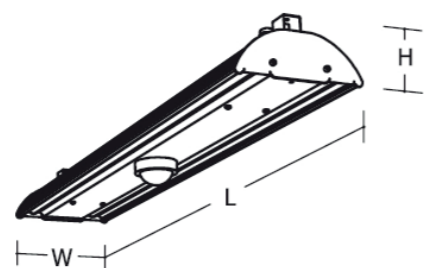

DIMENSIONS

	mm
H	117
H (Sensor)	158
W	234
L	616
KG	6.0
KG (Em)	6.6

PRODUCT DATA

LIBERTY 2 SPORTS					
Product code	Curcuit Watts (w)	Delivered Lumens	Colour Temp	Efficacy LI/cW	Dimension (mm sq)
513.5400.840	36	5400	4000	150	580
513.6300.840	41	6300	4000	153	580
513.8000.840	53	8000	4000	151	580
513.9500.840	65	9500	4000	147	580
513.10900.840	77	10900	4000	142	580
513.12800.840	96	12800	4000	134	580

PRODUCT OPTIONS

- Correlated colour temp suffix .830
- Correlated colour temp suffix .857
- Correlated colour temp suffix .TW
- 3hr Emergency suffix .EM3
- Dali suffix .D1
- Emergency Dali suffix .EMD3
- Emergency Self Test suffix .EMST3
- PIR Occupancy Detection (Up to 15 metres) suffix .S1
- PIR Occupancy Detection & Daylight Dimming suffix .S2
- Wireless suffix .S5
- 3m LSF LSF. 3
- 5m LSF LSF. 5
- 7m LSF LSF. 7

LED PERFORMANCE

25° Ambient Temperature	L70/B50	L80/B50
LIBERTY 2 Sports	80,000	50,000