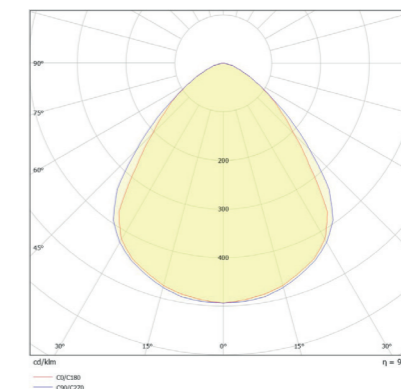

PHOTOMETRIC PERFORMANCE

- LIBERTY 2 Sports
- Output - 10900
- Watts - 77W
- LOR- 100%
- SHRMAX - 1:1 (510)
- SHRMAX - 1.8:1(512)