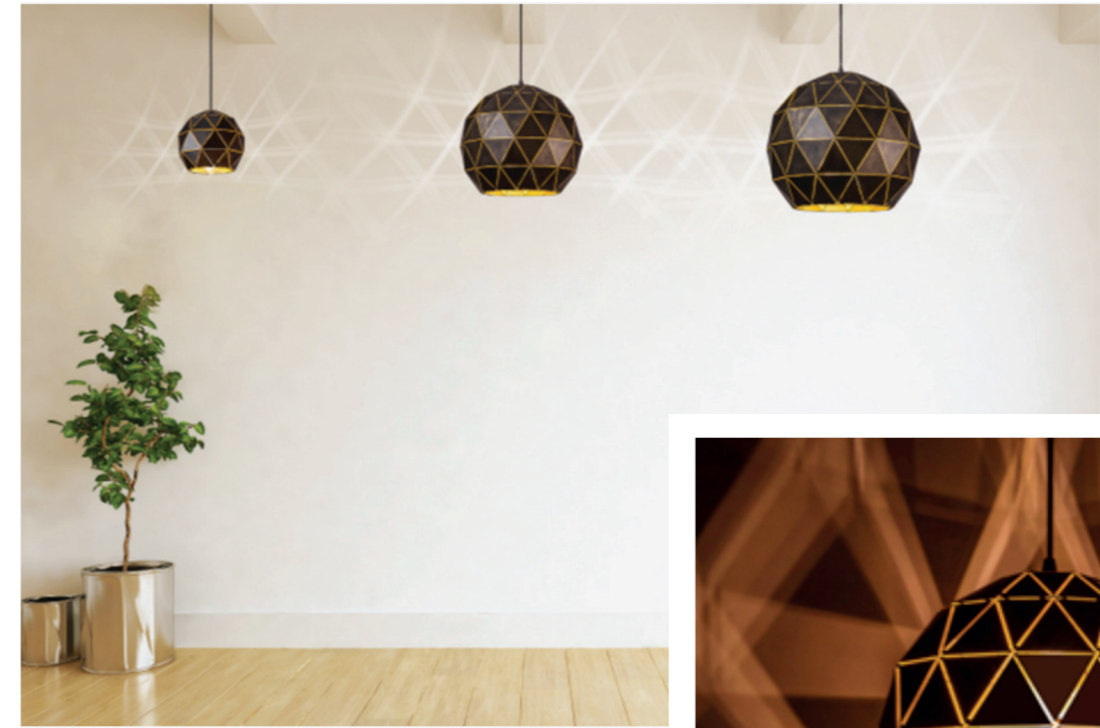

PRODUCT OPTIONS

GD Gold Finish
suffix .G