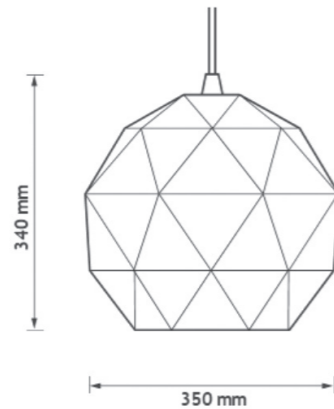

The GEO utilizes a standard E27 lamp holder, offering flexibility to personalize your lighting with a variety of bulb options (max 60w). Whether you prefer a warm glow or a bright, focused light, the GEO can adapt to your needs.

Hang the GEO alone for a striking focal point or create a cluster for a dramatic and stylish statement.

## DIMENSIONS

	mm
D	350
H	340
KG	1.00

## PRODUCT DATA

GEO				
Product code	Circuit Watts (w)	Delivered Lumens	Colour Temp	Efficacy l/cW
406.806.827	7	806	2700	115