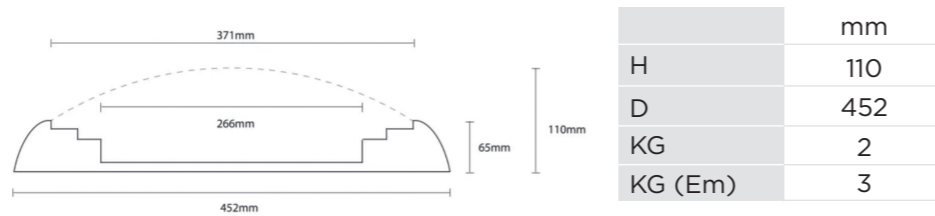

DIMENSIONS

PRODUCT DATA

FORTIS					
Product code	Curcuit Watts (w)	Delivered Lumens	Colour Temp	Efficacy LI/cW	Em Lumens
425.1500.840	12	1500	4000	125	375
425.2000.840	14	2000	4000	142	375
425.2600.840	19	2600	4000	136	375
425.3000.840	22	3000	4000	136	375

PRODUCT OPTIONS

- Correlated colour temp suffix .830
- 3hr Emergency suffix .EM3
- Microwave Occupancy Detection suffix .S3
- Correlated colour temp suffix .857
- Dali suffix .D1
- Microwave Occupancy Detection with corridor function suffix .S4
- Correlated colour temp suffix .TW
- Emergency Dali suffix .EMD3
- Building Information modelling (Please Download from our website)
- Emergency Self Test suffix .EMST3

LED PERFORMANCE

25° Ambient Temperature	L70/B50	L80/B50
FORTIS	50,000	50,000