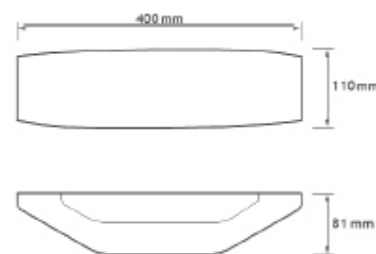

DIMENSIONS

	mm
W	81
H	110
L	400
KG	4.1

PRODUCT DATA

AXIS				
Product code	Curcuit Watts (w)	Delivered Lumens	Colour Temp	Efficacy LI/cW
355.850.840	9	850	4000	94
355.1625.840	16	1625	4000	102
355.2325.840	24	2325	4000	97
355.825.830	9	825	3000	92
355.1525.830	16	1525	3000	95
355.2225.830	24	2225	3000	93

PRODUCT OPTIONS

- Correlated colour temp suffix .830
- 3hr Emergency suffix .EM3
- Dali suffix .D1
- Emergency Dali suffix .EMD3
- Black Reflector suffix .B
- Grey suffix .G

LED PERFORMANCE

25° Ambient Temperature	L80/B10
AXIS	72,000