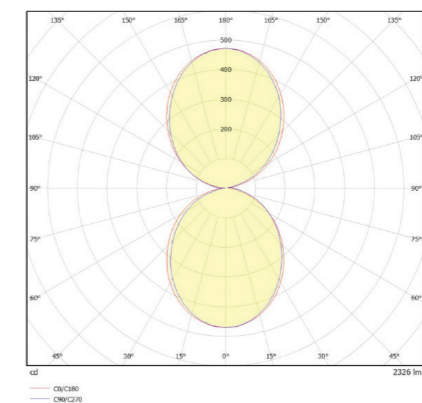

PHOTOMETRIC PERFORMANCE

- AXIS
- Output -
- Watts -
- LOR -