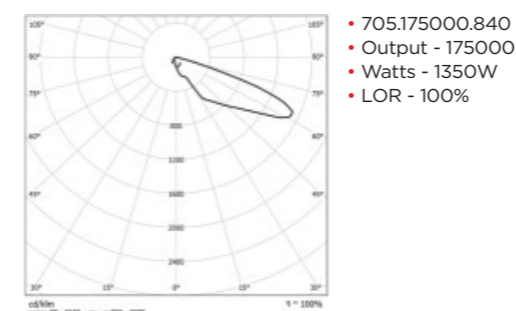

PHOTOMETRIC PERFORMANCE