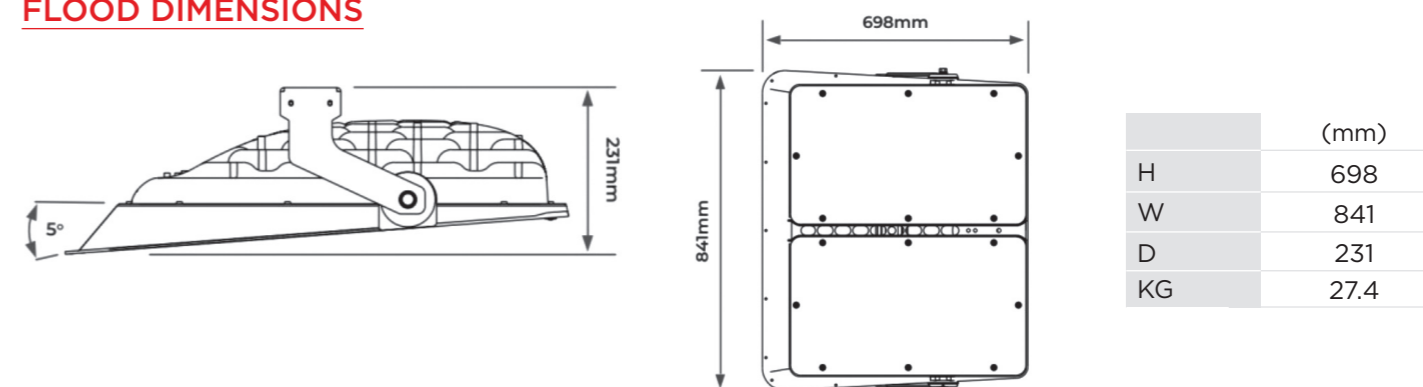

FLOOD DIMENSIONS