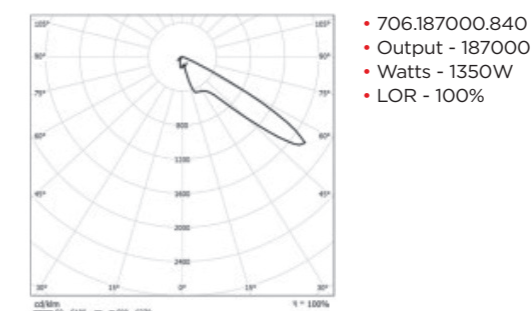

PHOTOMETRIC PERFORMANCE